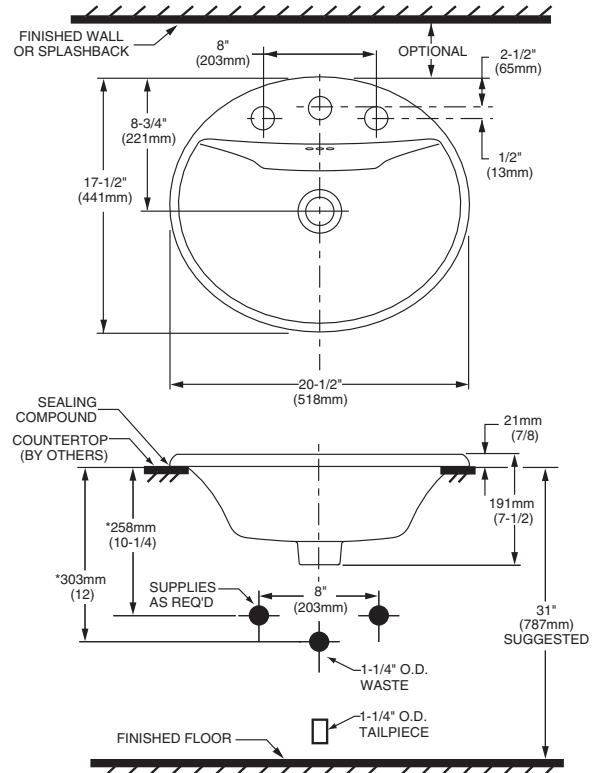

#### Nominal Dimensions:

20-1/2" x 17-1/2"  
(521 x 445mm)

#### Bowl sizes:

19" (483mm) wide  
12" (305mm) front to back  
5-1/2" (140mm) deep

#### NOTES:

\* DIMENSIONS SHOWN FOR LOCATION OF SUPPLIES AND "P" TRAP ARE SUGGESTED.  
FOR COUNTERTOP CUTOUT AND INSTALLATION INSTRUCTIONS USE TEMPLATE SUPPLIED WITH SINK.  
FITTINGS NOT INCLUDED WITH FIXTURE AND MUST BE ORDERED SEPARATELY.  
SEALING COMPOUND SUPPLIED BY OTHERS.

**IMPORTANT:** Dimensions of fixtures are nominal and may vary within the range of tolerances established by ANSI Standard A112.19.2. These measurements are subject to change or cancellation. No responsibility is assumed for use of superseded or voided pages.